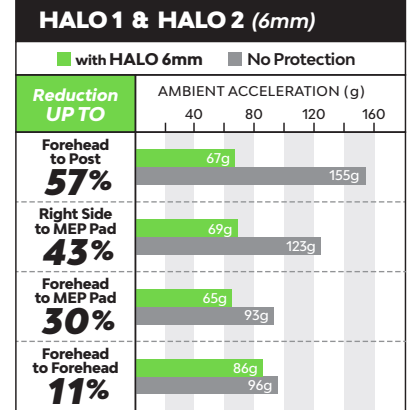

### 10mm Colors

- Royal
- Slate
- Red

**S/M** 19" - 22" **L/XL** 22" +

**WORLD CUP CHAMPION ALI KRIEGER SAYS:**  
"It was my lucky charm in the World Cup."

## COMPARISON CHARTS

LAB DATA tested to ASTM F2439-11 **80g** ASTM PASS/FAIL  
Testing Measure: AMBIENT ACCELERATION (g-force)  
Testing done at independent ASTM accredited lab. Results may vary.

#BATTLEREADY  
UNEQUAL.com