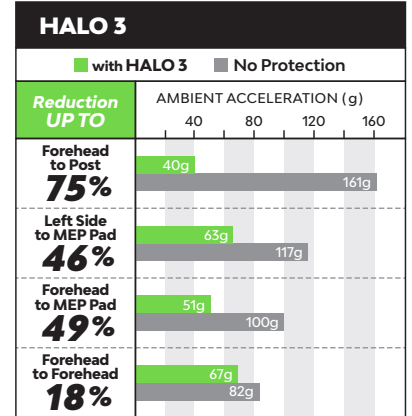

### 10mm Colors

- Royal
- Slate
- Red

**S/M** 19" - 22" **L/XL** 22" +

**WORLD CUP CHAMPION ALI KRIEGER SAYS:**  
"It was my lucky charm in the World Cup."

## COMPARISON CHARTS

LAB DATA tested to ASTM F2439-11 **80g** ASTM PASS/FAIL  
Testing Measure: AMBIENT ACCELERATION (g-force)  
Testing done at independent ASTM accredited lab. Results may vary.

#BATTLEREADY  
UNEQUAL.com