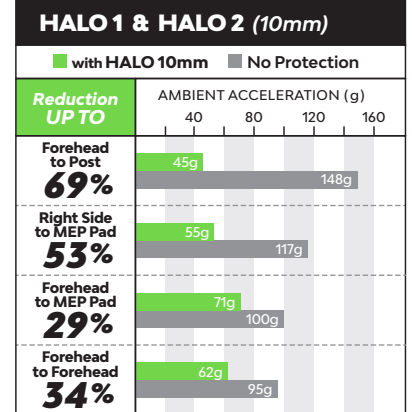

### 10mm Colors

- Royal
- Slate
- Red

**S/M** 19" - 22" **L/XL** 22" +

**WORLD CUP CHAMPION ALI KRIEGER SAYS:**  
"It was my lucky charm in the World Cup."

## COMPARISON CHARTS

LAB DATA tested to ASTM F2439-11 **80g** ASTM PASS/FAIL  
Testing Measure: AMBIENT ACCELERATION (g-force)  
Testing done at independent ASTM accredited lab. Results may vary.

#BATTLEREADY  
UNEQUAL.com